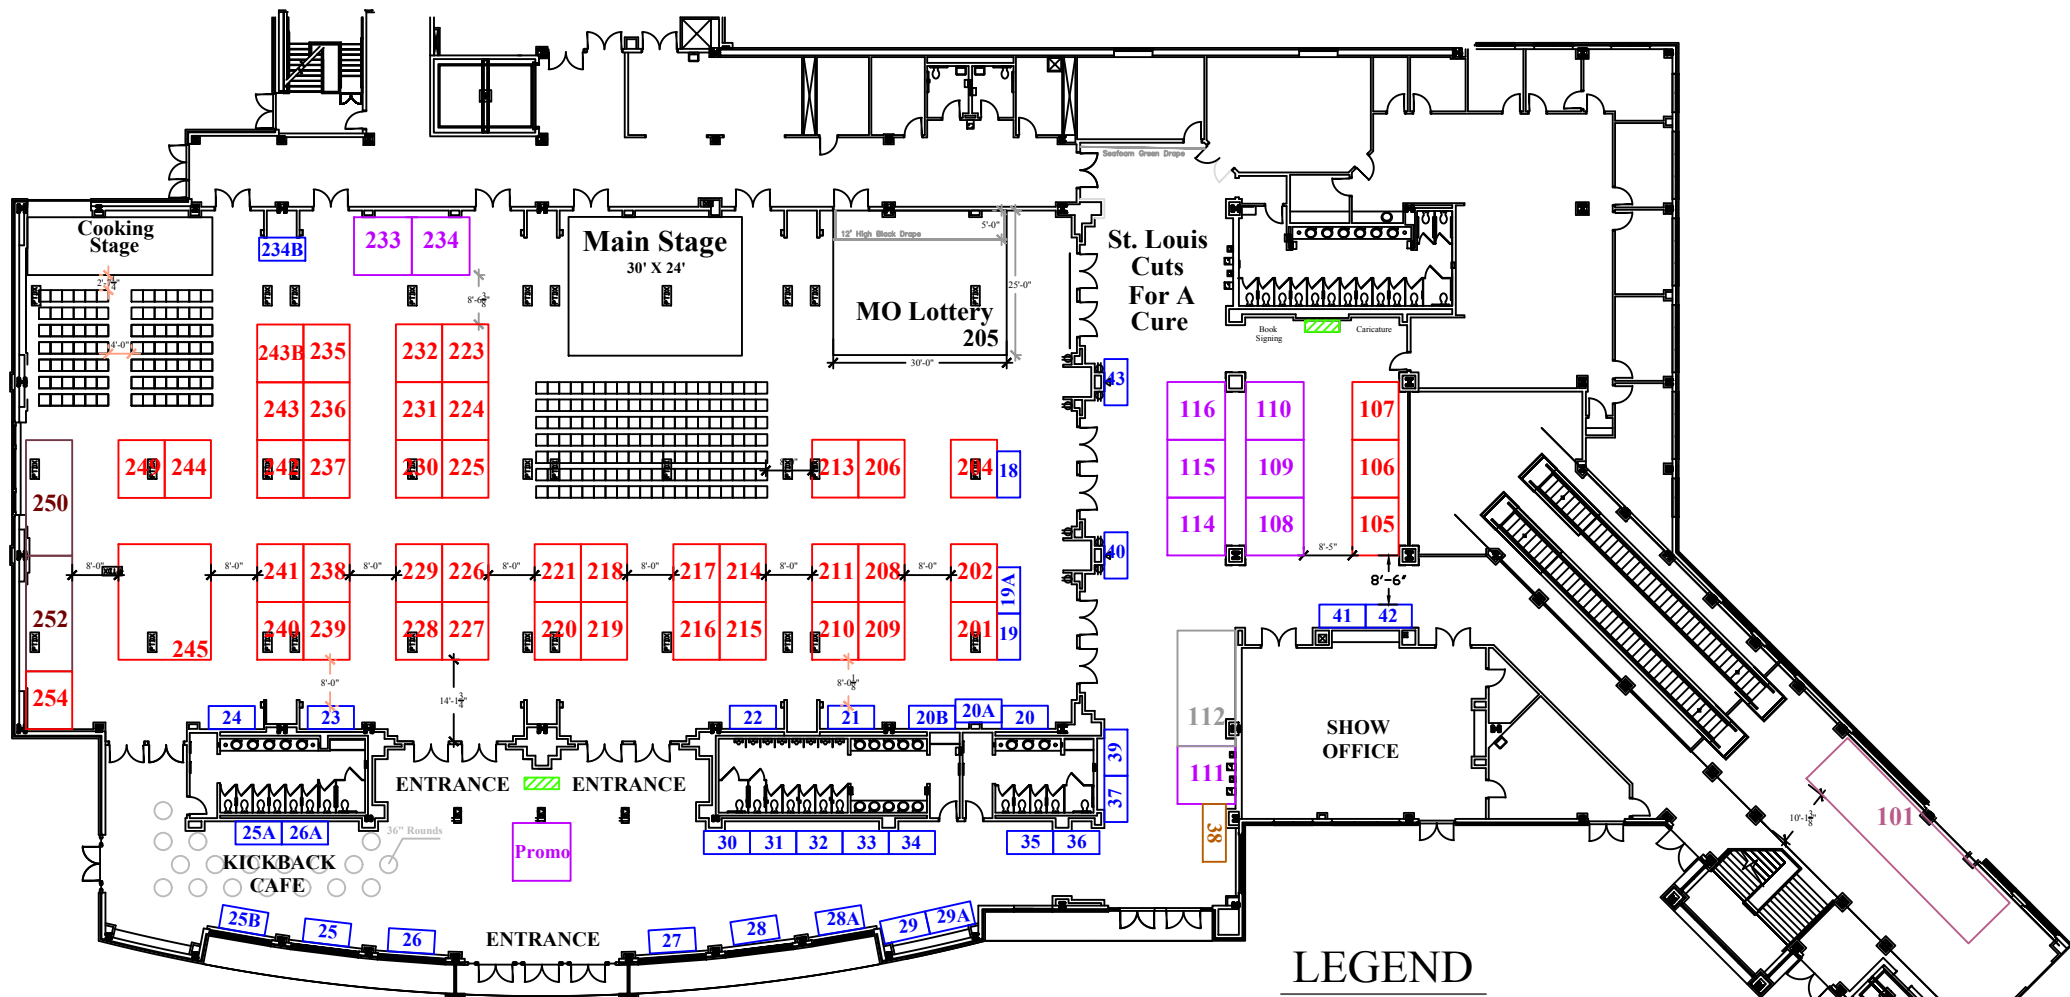

St. Louis Working Women's Survival Show 2018

St. Charles Convention Center Upper Level

LEGEND

- 000 - 10' X 10' BOOTH SPACE
- 000 - 8' X 10' BOOTH SPACE
- 000 - 7.5' X 10' BOOTH SPACE
- 000 - 8' X 20' BOOTH SPACE
- 000 - 10' X 20' BOOTH SPACE
- 000 - 5'x 10' BOOTH SPACE
- 00 AND/OR 00 - 4' X 8' BOOTH SPACE
- RTW LOCATIONS
- DRAPE
- 000 - 16' X 20' BOOTH SPACE